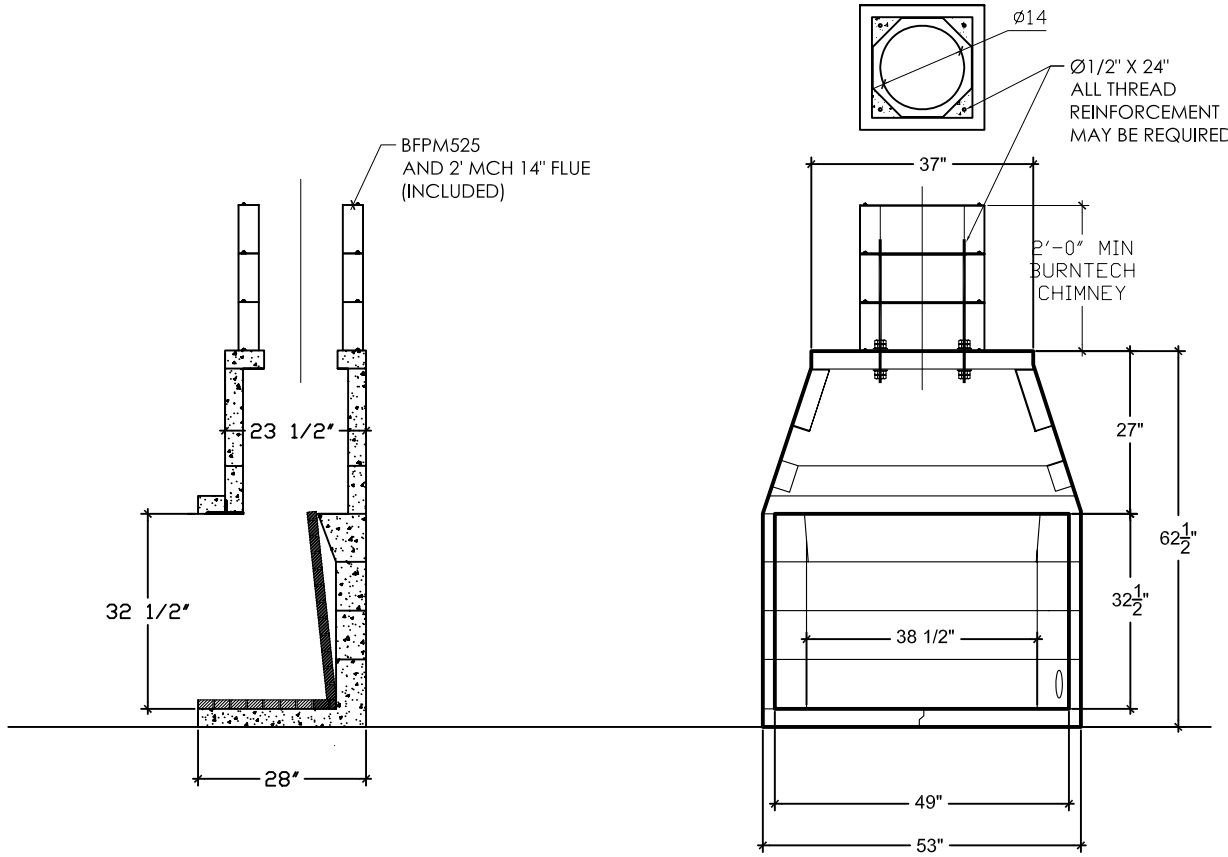

WWW.BURNTECH.COM

OTHER DIMENSIONS	
Framing Width	57"
Framing Height	65"
Framing Depth	30"
Weight	1,625 lbs

ACCESSORIES	
Herringbone Brick Liner	FBK49SHB
Full Running Bond Brick Liner	FBK49FRB
Masonry Arch	BFP-ARC

TITLE: Outdoor Fireplace Series 49"x 32" FIREPLACE			
DWG. NUMBER	RELEASE DATE	REV. DATE	APPROVED
OFS49	02-14-2013	-	...