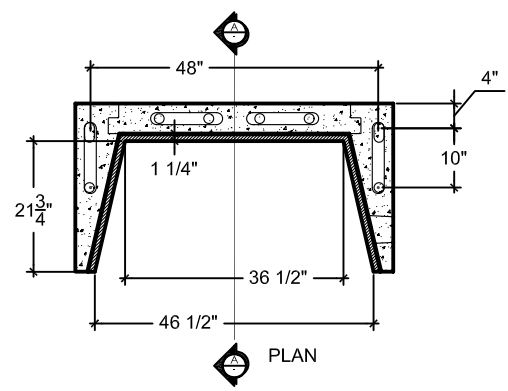

WWW.BURNTECH.COM

OTHER DIMENSIONS	
Framing Width	57"
Framing Height	65"
Framing Depth	30"
Weight	1,625 lbs

ACCESSORIES	
Herringbone Brick Liner	FBK49SHB
Full Running Bond Brick Liner	FBK49FRB
Masonry Arch	BFP-ARC

TITLE: Outdoor Fireplace Series 49"x 32" FIREPLACE			
DWG. NUMBER	RELEASE DATE	REV. DATE	APPROVED
OFS49	02-14-2013	-	...