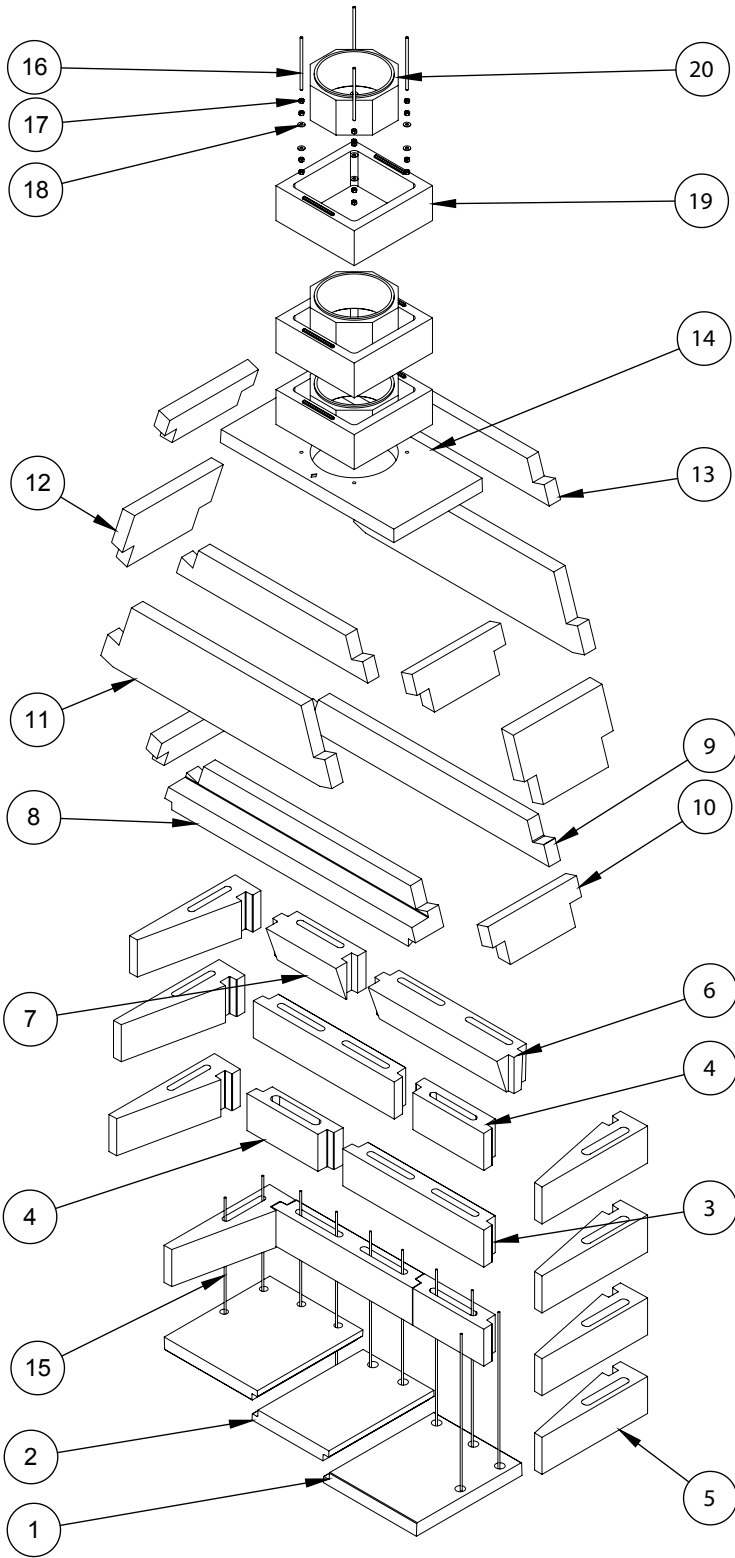

Parts List

MODEL OFS 63

ITEM	DESCRIPTION	QTY
1	OPTIONAL BASE PLATE (Left or Right)	2
2	OPTIONAL BASE PLATE - MIDDLE	1
3	REAR WALL	3
4	REAR WALL - SHORT	3
5	SIDE WALL	8
6	SMOKE SHELF	1
7	SMOKE SHELF - SHORT	1
8	LINTEL	1
9	DOME REAR - LOWER	1
10	DOME SIDE	4
11	DOME - MIDDLE	2
12	DOME SIDE - UPPER	2
13	DOME - UPPER	2
14	DOME TOP	1
15	#4 REBAR (Ø1/2") x 28"	10
16	1/2" X 24" ALL-THREAD BAR (not supplied)**	4
17	1/2" NUT (not supplied)**	8
18	WASHER, Ø1/2" X 1/16 (not supplied)**	8
19	MASONRY CHIMNEY OUTER 8" HIGH	3
20	MASONRY CHIMNEY INNER 14" I.D. x 8"H	3