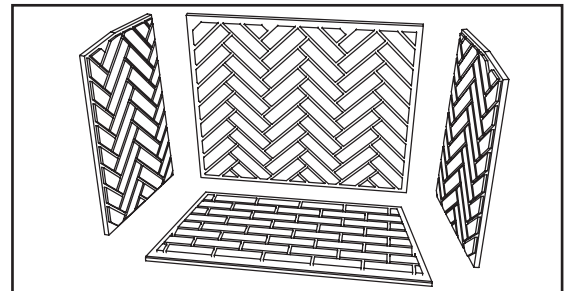

OFS 63 FBK SHB - Herringbone
OFS 63 FBK FRB - Running Bond

Refractory Firebrick Liners
(sold separately)